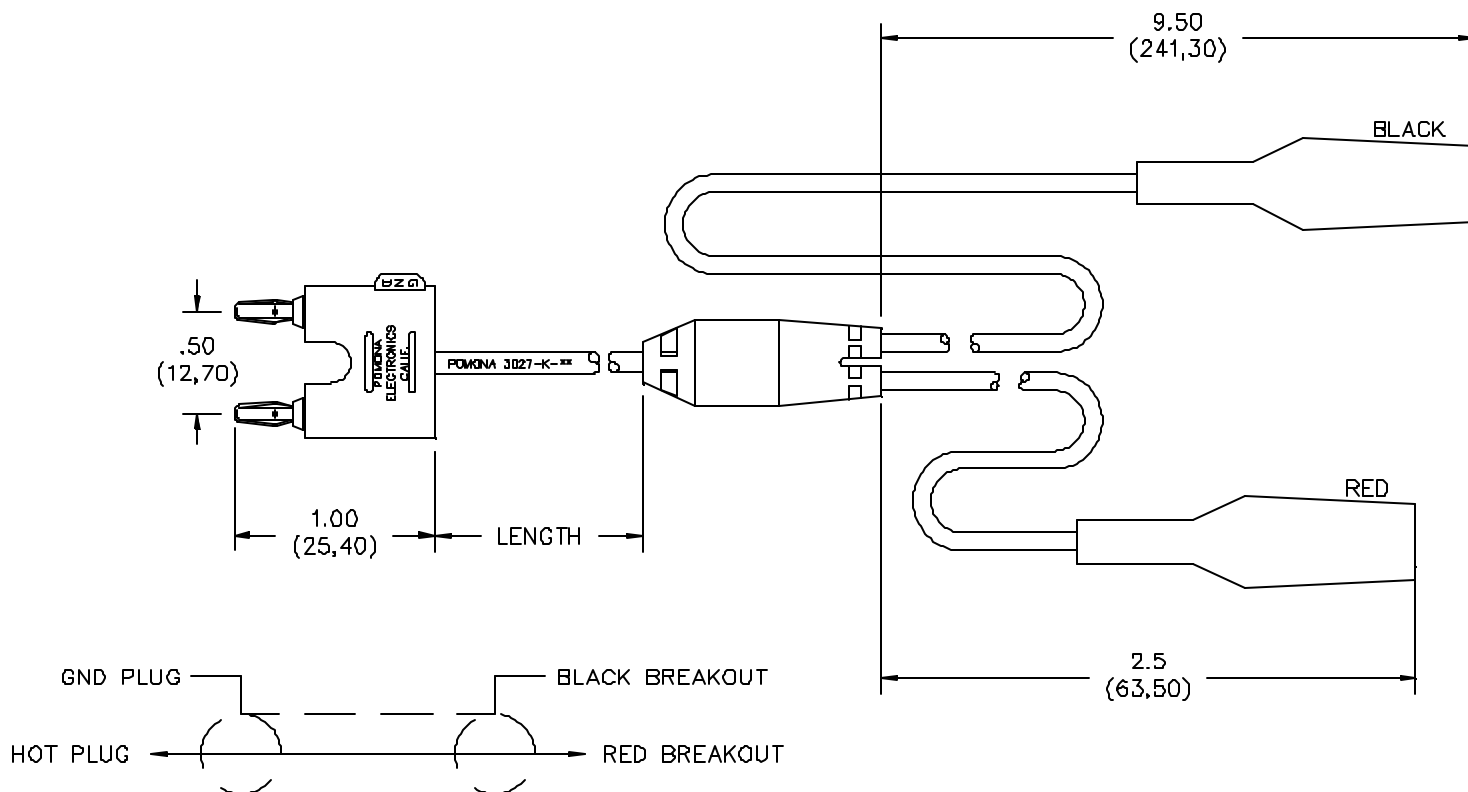

## Model 3027 Miniature Double Banana Plug To Miniature Alligator Clips

### FEATURES:

- Jaws open to .187 Max.

### MATERIAL:

Cable Type: RG174/U, .100" O.D.

### ORDERING INFORMATION: Model 3027-K-24

All dimensions are in inches. Tolerances (except noted): .xx = ±.02" (.51 mm), .xxx = ±.005" (.127 mm).  
All specifications are to the latest revisions. Specifications are subject to change without notice.  
Registered trademarks are the property of their respective companies.